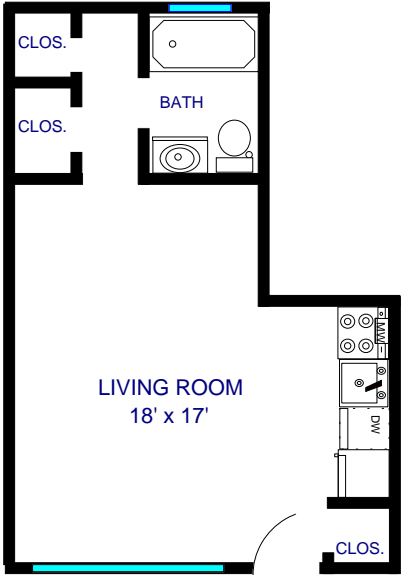

# SOMERSET APARTMENTS

8401 SOMERSET DRIVE  
Prairie Village, Kansas 66207  
(816) 756-0701

ONE BEDROOM WITH FIREPLACE (650 SQ. FT.)

ONE BEDROOM (600 SQ. FT.)

NOTE: All dimensions are approximate

# SOMERSET APARTMENTS

8401 SOMERSET DRIVE  
Prairie Village, Kansas 66207  
(816) 756-0701

STUDIO (400 SQ. FT.)

ONE BEDROOM WITH FIREPLACE (500 SQ. FT.)

NOTE: All dimensions are approximate

# SOMERSET APARTMENTS

8401 SOMERSET DRIVE  
Prairie Village, Kansas 66207  
(816) 756-0701

TWO BEDROOM WITH FIREPLACE (825 SQ. FT.)

TWO BEDROOM (775 SQ. FT.)

NOTE: All dimensions are approximate