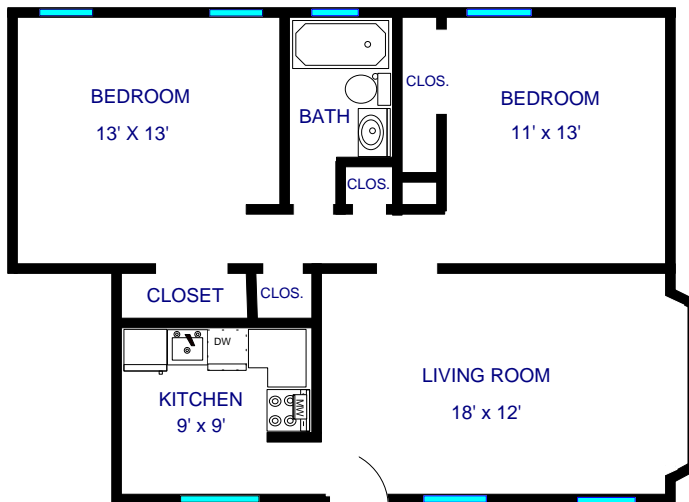

# SOMERSET APARTMENTS

8401 SOMERSET DRIVE  
Prairie Village, Kansas 66207  
(816) 756-0701

ONE BEDROOM WITH FIREPLACE (650 SQ. FT.)

ONE BEDROOM (600 SQ. FT.)

NOTE: All dimensions are approximate

# SOMERSET APARTMENTS

8401 SOMERSET DRIVE  
Prairie Village, Kansas 66207  
(816) 756-0701

STUDIO (400 SQ. FT.)

ONE BEDROOM WITH FIREPLACE (500 SQ. FT.)

NOTE: All dimensions are approximate

# SOMERSET APARTMENTS

8401 SOMERSET DRIVE  
Prairie Village, Kansas 66207  
(816) 756-0701

TWO BEDROOM WITH FIREPLACE (825 SQ. FT.)

TWO BEDROOM (775 SQ. FT.)

NOTE: All dimensions are approximate