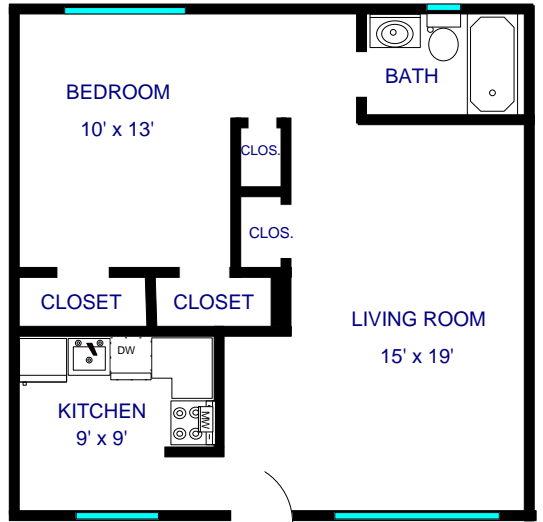

# SOMERSET APARTMENTS

8401 SOMERSET DRIVE  
Prairie Village, Kansas 66207  
(816) 756-0701

ONE BEDROOM WITH FIREPLACE (650 SQ. FT.)

ONE BEDROOM (600 SQ. FT.)

NOTE: All dimensions are approximate

# SOMERSET APARTMENTS

8401 SOMERSET DRIVE  
Prairie Village, Kansas 66207  
(816) 756-0701

STUDIO (400 SQ. FT.)

ONE BEDROOM WITH FIREPLACE (500 SQ. FT.)

NOTE: All dimensions are approximate

# SOMERSET APARTMENTS

8401 SOMERSET DRIVE  
Prairie Village, Kansas 66207  
(816) 756-0701

TWO BEDROOM WITH FIREPLACE (825 SQ. FT.)

TWO BEDROOM (775 SQ. FT.)

NOTE: All dimensions are approximate