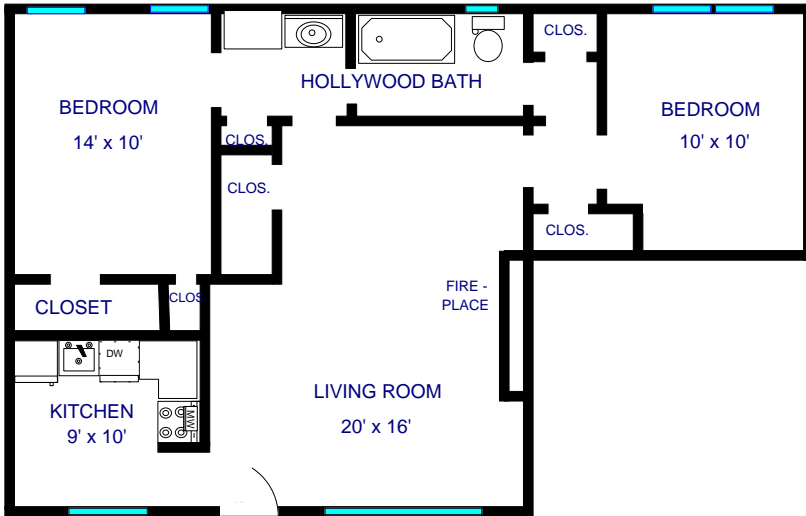

# SOMERSET APARTMENTS

8401 SOMERSET DRIVE  
Prairie Village, Kansas 66207  
(816) 756-0701

ONE BEDROOM WITH FIREPLACE (650 SQ. FT.)

ONE BEDROOM (600 SQ. FT.)

NOTE: All dimensions are approximate

# SOMERSET APARTMENTS

8401 SOMERSET DRIVE  
Prairie Village, Kansas 66207  
(816) 756-0701

STUDIO (400 SQ. FT.)

ONE BEDROOM WITH FIREPLACE (500 SQ. FT.)

NOTE: All dimensions are approximate

# SOMERSET APARTMENTS

8401 SOMERSET DRIVE  
Prairie Village, Kansas 66207  
(816) 756-0701

TWO BEDROOM WITH FIREPLACE (825 SQ. FT.)

TWO BEDROOM (775 SQ. FT.)

NOTE: All dimensions are approximate