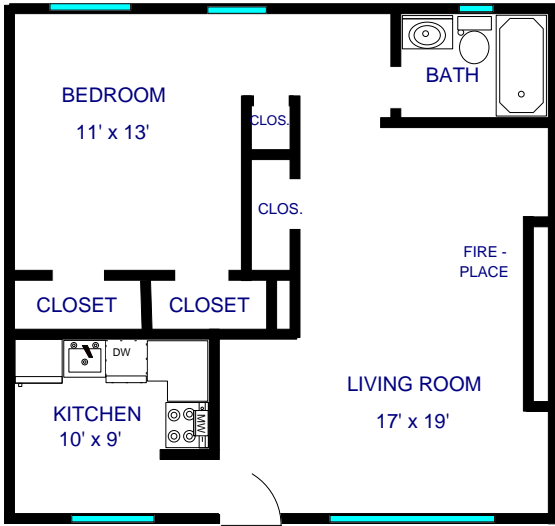

# SOMERSET APARTMENTS

8401 SOMERSET DRIVE  
Prairie Village, Kansas 66207  
(816) 756-0701

ONE BEDROOM WITH FIREPLACE (650 SQ. FT.)

ONE BEDROOM (600 SQ. FT.)

NOTE: All dimensions are approximate

# SOMERSET APARTMENTS

8401 SOMERSET DRIVE  
Prairie Village, Kansas 66207  
(816) 756-0701

STUDIO (400 SQ. FT.)

ONE BEDROOM WITH FIREPLACE (500 SQ. FT.)

NOTE: All dimensions are approximate

# SOMERSET APARTMENTS

8401 SOMERSET DRIVE  
Prairie Village, Kansas 66207  
(816) 756-0701

TWO BEDROOM WITH FIREPLACE (825 SQ. FT.)

TWO BEDROOM (775 SQ. FT.)

NOTE: All dimensions are approximate