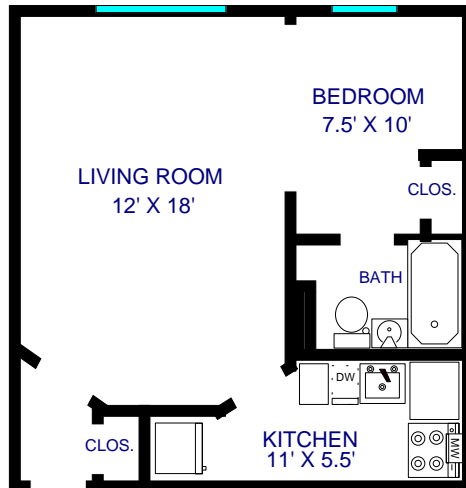

ST. REGIS APARTMENTS
121 WARD PARKWAY
KANSAS CITY, MO 64112
(816) 756-0701

JUNIOR ONE BEDROOM (450 SQ. FT.)
Plaza View

01

ONE BEDROOM (625 SQ. FT.)
Plaza View

02

ONE BEDROOM (625 SQ. FT.)
Plaza View

03

NOTE: All dimensions are approximate

NOTE: All dimensions are approximate

ST. REGIS APARTMENTS

121 WARD PARKWAY
KANSAS CITY, MO 64112
(816) 756-0701

JUNIOR ONE BEDROOM (450 SQ. FT.)

08

JUNIOR ONE BEDROOM (450 SQ. FT.)

09

NOTE: All dimensions are approximate

ST. REGIS APARTMENTS

121 WARD PARKWAY
KANSAS CITY, MO 64112
(816) 756-0701

JUNIOR ONE BEDROOM (500 SQ. FT.)

10

JUNIOR ONE BEDROOM (500 SQ. FT.)

11

KITCHEN
7' X 7'

NOTE: All dimensions are approximate