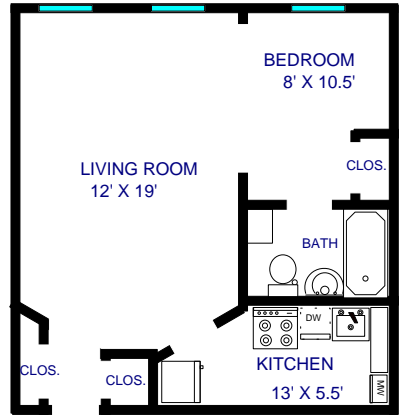

ST. REGIS APARTMENTS
121 WARD PARKWAY
KANSAS CITY, MO 64112
(816) 756-0701

JUNIOR ONE BEDROOM (450 SQ. FT.)
Plaza View

01

ONE BEDROOM (625 SQ. FT.)
Plaza View

02

ONE BEDROOM (625 SQ. FT.)
Plaza View

03

NOTE: All dimensions are approximate

NOTE: All dimensions are approximate

ST. REGIS APARTMENTS

121 WARD PARKWAY
KANSAS CITY, MO 64112
(816) 756-0701

JUNIOR ONE BEDROOM (450 SQ. FT.)

08

JUNIOR ONE BEDROOM (450 SQ. FT.)

09

NOTE: All dimensions are approximate

ST. REGIS APARTMENTS

121 WARD PARKWAY
KANSAS CITY, MO 64112
(816) 756-0701

JUNIOR ONE BEDROOM (500 SQ. FT.)

10

JUNIOR ONE BEDROOM (500 SQ. FT.)

11

KITCHEN
7' X 7'

NOTE: All dimensions are approximate