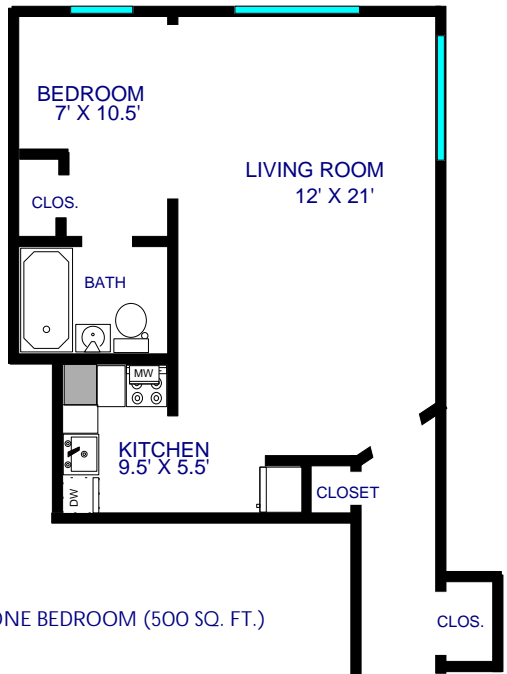

05

NOTE: All dimensions are approximate