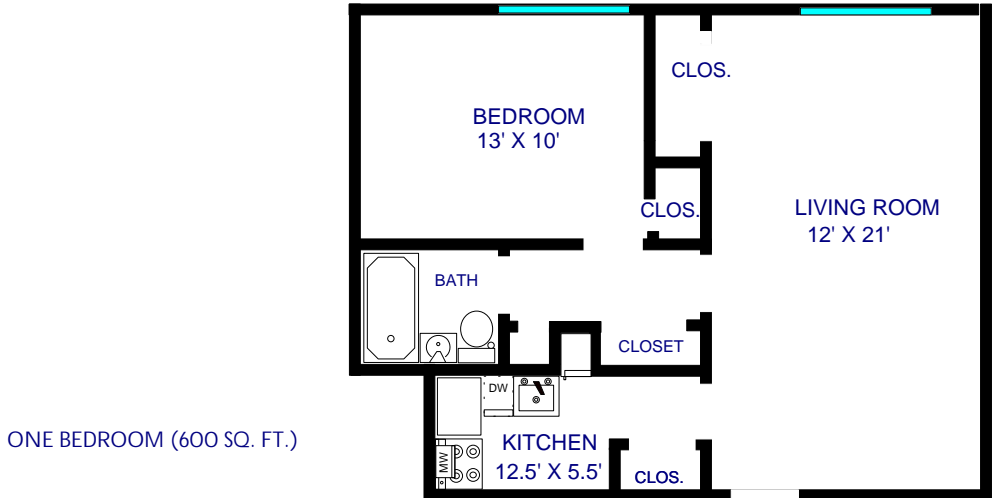

07

NOTE: All dimensions are approximate