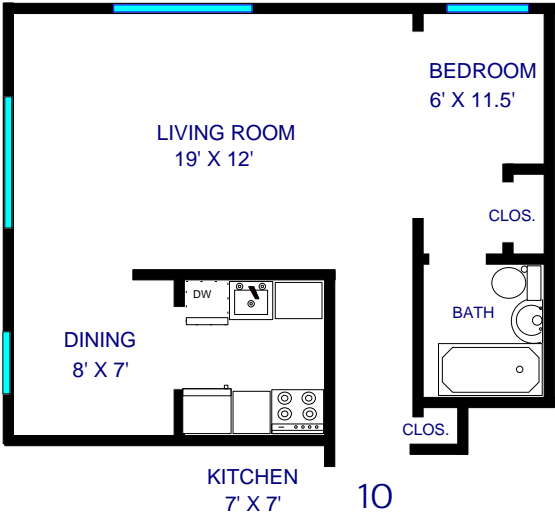

NOTE: All dimensions are approximate

ST. REGIS APARTMENTS

121 WARD PARKWAY
KANSAS CITY, MO 64112
(816) 756-0701

JUNIOR ONE BEDROOM (450 SQ. FT.)

08

JUNIOR ONE BEDROOM (450 SQ. FT.)

09

NOTE: All dimensions are approximate

ST. REGIS APARTMENTS

121 WARD PARKWAY
KANSAS CITY, MO 64112
(816) 756-0701

JUNIOR ONE BEDROOM (500 SQ. FT.)

10

JUNIOR ONE BEDROOM (500 SQ. FT.)

11

KITCHEN
7' X 7'

NOTE: All dimensions are approximate