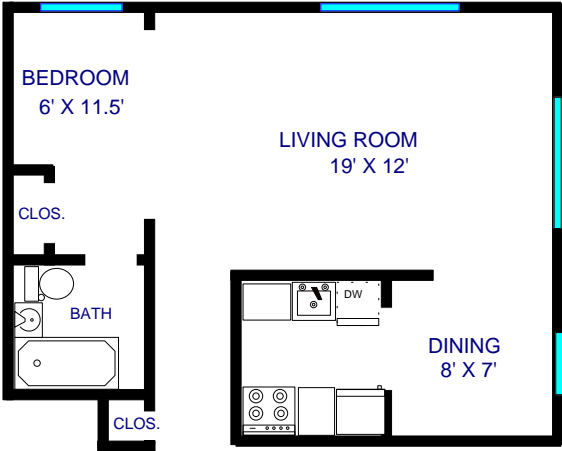

NOTE: All dimensions are approximate

ST. REGIS APARTMENTS

121 WARD PARKWAY
KANSAS CITY, MO 64112
(816) 756-0701

JUNIOR ONE BEDROOM (450 SQ. FT.)

08

JUNIOR ONE BEDROOM (450 SQ. FT.)

09

NOTE: All dimensions are approximate

ST. REGIS APARTMENTS

121 WARD PARKWAY
KANSAS CITY, MO 64112
(816) 756-0701

JUNIOR ONE BEDROOM (500 SQ. FT.)

10

JUNIOR ONE BEDROOM (500 SQ. FT.)

11

KITCHEN
7' X 7'

NOTE: All dimensions are approximate