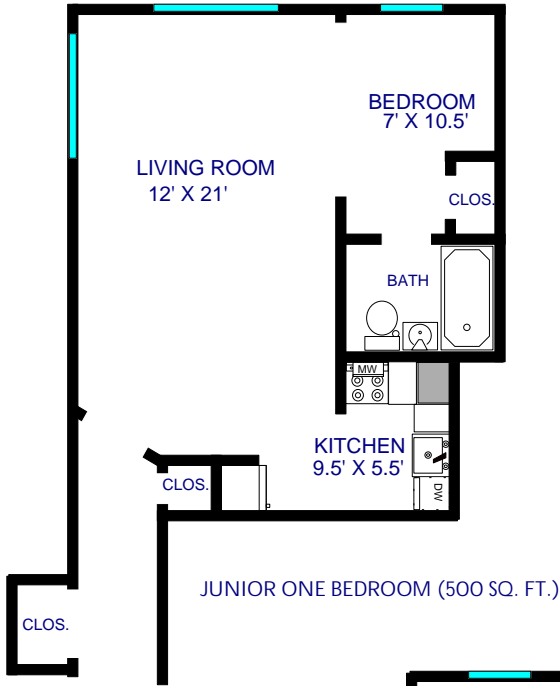

ST. REGIS APARTMENTS

121 WARD PARKWAY
KANSAS CITY, MO 64112
(816) 756-0701

04