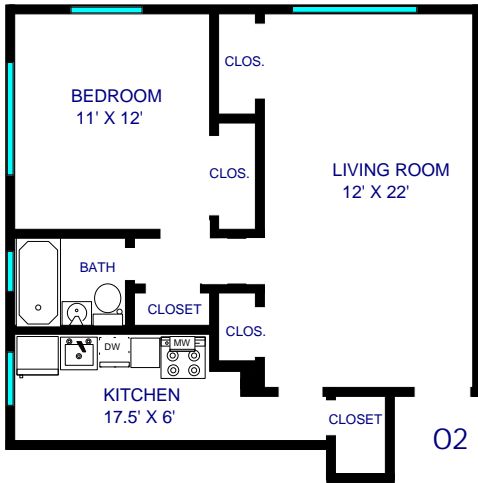

ST. REGIS APARTMENTS
121 WARD PARKWAY
KANSAS CITY, MO 64112
(816) 756-0701

JUNIOR ONE BEDROOM (450 SQ. FT.)
Plaza View

01

ONE BEDROOM (625 SQ. FT.)
Plaza View

02

ONE BEDROOM (625 SQ. FT.)
Plaza View

03

NOTE: All dimensions are approximate

NOTE: All dimensions are approximate

ST. REGIS APARTMENTS

121 WARD PARKWAY
KANSAS CITY, MO 64112
(816) 756-0701

JUNIOR ONE BEDROOM (450 SQ. FT.)

08

JUNIOR ONE BEDROOM (450 SQ. FT.)

09

NOTE: All dimensions are approximate

ST. REGIS APARTMENTS

121 WARD PARKWAY
KANSAS CITY, MO 64112
(816) 756-0701

JUNIOR ONE BEDROOM (500 SQ. FT.)

10

JUNIOR ONE BEDROOM (500 SQ. FT.)

11

KITCHEN
7' X 7'

NOTE: All dimensions are approximate