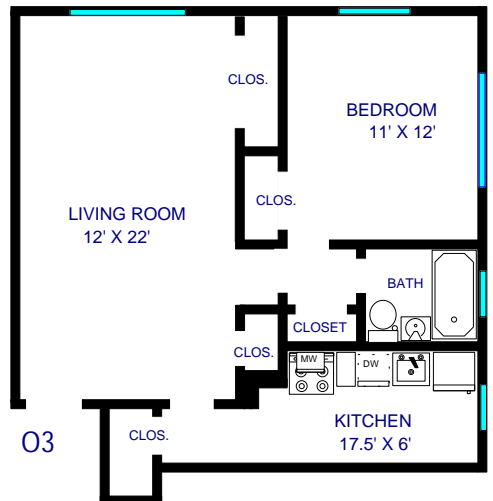

ST. REGIS APARTMENTS
121 WARD PARKWAY
KANSAS CITY, MO 64112
(816) 756-0701

JUNIOR ONE BEDROOM (450 SQ. FT.)
Plaza View

01

ONE BEDROOM (625 SQ. FT.)
Plaza View

02

ONE BEDROOM (625 SQ. FT.)
Plaza View

03

NOTE: All dimensions are approximate

NOTE: All dimensions are approximate

ST. REGIS APARTMENTS

121 WARD PARKWAY
KANSAS CITY, MO 64112
(816) 756-0701

JUNIOR ONE BEDROOM (450 SQ. FT.)

08

JUNIOR ONE BEDROOM (450 SQ. FT.)

09

NOTE: All dimensions are approximate

ST. REGIS APARTMENTS

121 WARD PARKWAY
KANSAS CITY, MO 64112
(816) 756-0701

JUNIOR ONE BEDROOM (500 SQ. FT.)

10

JUNIOR ONE BEDROOM (500 SQ. FT.)

11

KITCHEN
7' X 7'

NOTE: All dimensions are approximate