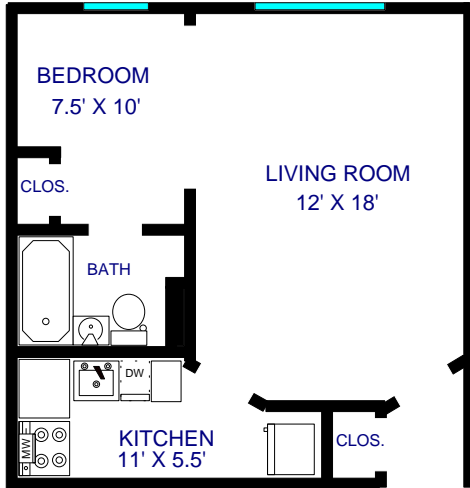

ST. REGIS APARTMENTS
121 WARD PARKWAY
KANSAS CITY, MO 64112
(816) 756-0701

JUNIOR ONE BEDROOM (450 SQ. FT.)
Plaza View

01

ONE BEDROOM (625 SQ. FT.)
Plaza View

02

ONE BEDROOM (625 SQ. FT.)
Plaza View

03

NOTE: All dimensions are approximate

NOTE: All dimensions are approximate

ST. REGIS APARTMENTS

121 WARD PARKWAY
KANSAS CITY, MO 64112
(816) 756-0701

JUNIOR ONE BEDROOM (450 SQ. FT.)

08

JUNIOR ONE BEDROOM (450 SQ. FT.)

09

NOTE: All dimensions are approximate

ST. REGIS APARTMENTS

121 WARD PARKWAY
KANSAS CITY, MO 64112
(816) 756-0701

JUNIOR ONE BEDROOM (500 SQ. FT.)

10

JUNIOR ONE BEDROOM (500 SQ. FT.)

11

KITCHEN
7' X 7'

NOTE: All dimensions are approximate