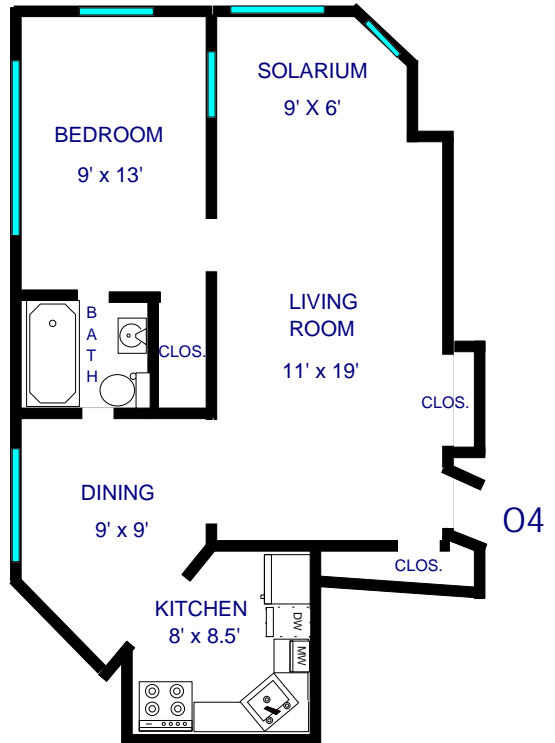

# CARLYLE APARTMENTS

700 WARD PARKWAY  
KANSAS CITY, MO 64112  
(816) 756-0701

NOTE: All dimensions are approximate

# CARLYLE APARTMENTS

700 WARD PARKWAY  
KANSAS CITY, MO 64112  
(816) 756-0701

DELUXE STUDIO (600 SQ. FT.)  
Plaza View

ONE BEDROOM (625 SQ. FT.)  
Plaza View

NOTE: All dimensions are approximate

CARLYLE APARTMENTS

700 WARD PARKWAY

KANSAS CITY, MO 64112

(816) 756-0701

05

STUDIO (425 SQ. FT.)

06

STUDIO (425 SQ. FT.)

NOTE: All dimensions are approximate