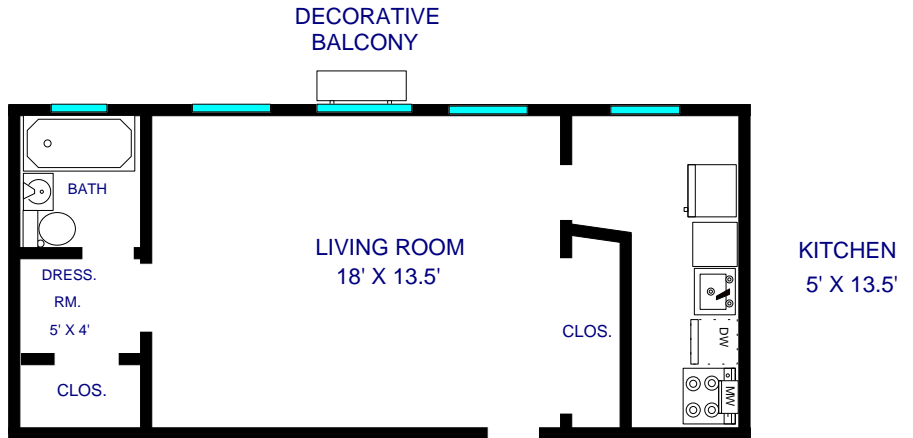

06

STUDIO (425 SQ. FT.)

NOTE: All dimensions are approximate