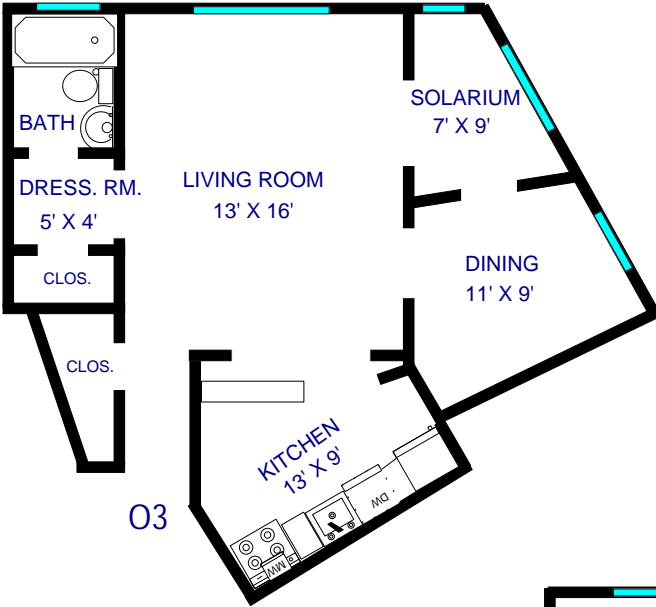

# CARLYLE APARTMENTS

700 WARD PARKWAY  
KANSAS CITY, MO 64112  
(816) 756-0701

DELUXE STUDIO (600 SQ. FT.)  
Plaza View

ONE BEDROOM (625 SQ. FT.)  
Plaza View

NOTE: All dimensions are approximate

CARLYLE APARTMENTS

700 WARD PARKWAY

KANSAS CITY, MO 64112

(816) 756-0701

05

STUDIO (425 SQ. FT.)

06

STUDIO (425 SQ. FT.)

NOTE: All dimensions are approximate