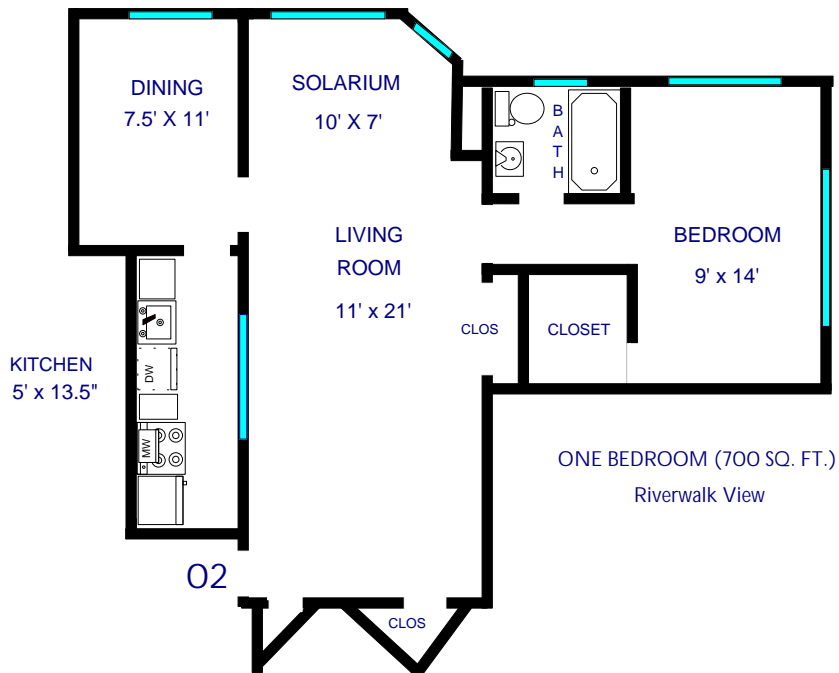

CARLYLE APARTMENTS

700 WARD PARKWAY
KANSAS CITY, MO 64112
(816) 756-0701

NOTE: All dimensions are approximate