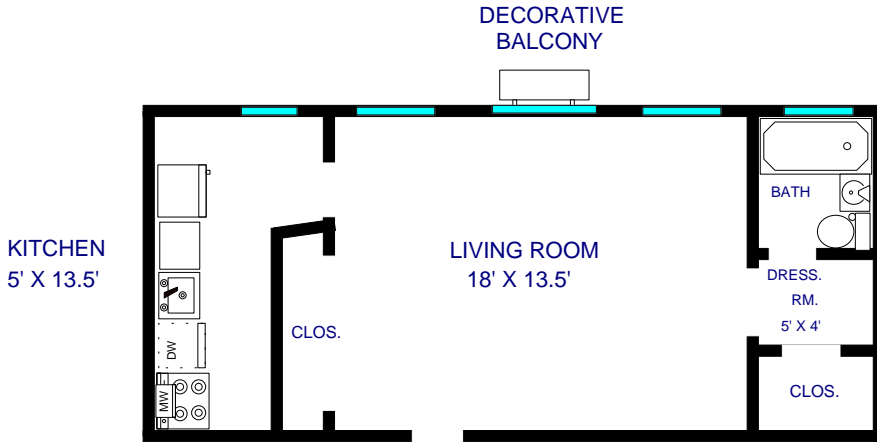

CARLYLE APARTMENTS

700 WARD PARKWAY

KANSAS CITY, MO 64112

(816) 756-0701

05

STUDIO (425 SQ. FT.)