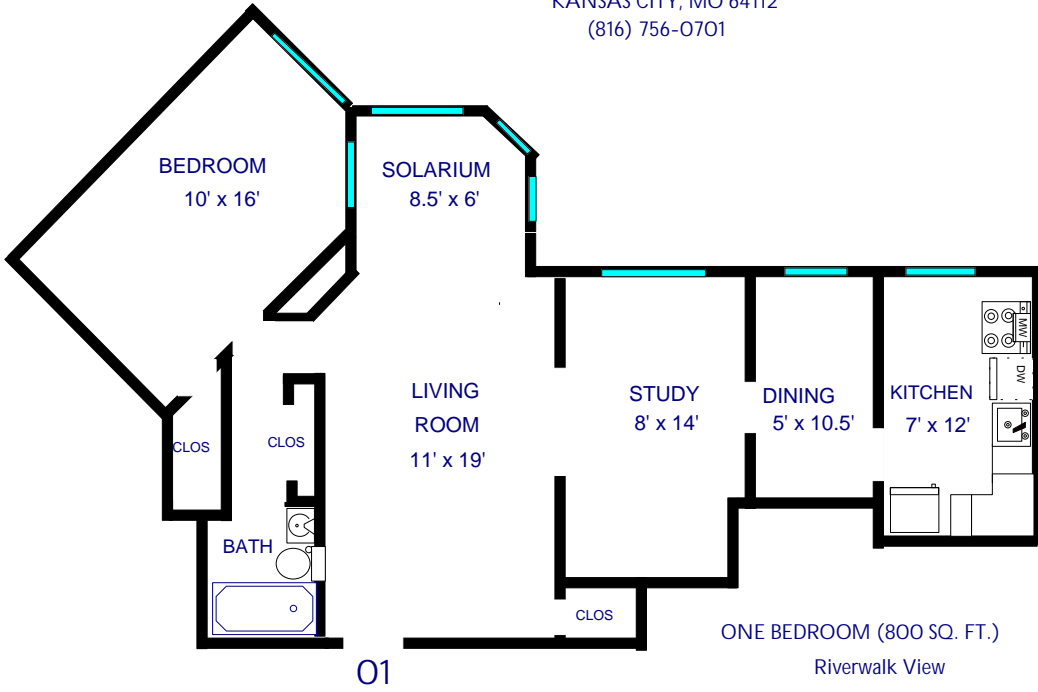

CARLYLE APARTMENTS

700 WARD PARKWAY
KANSAS CITY, MO 64112
(816) 756-0701

NOTE: All dimensions are approximate