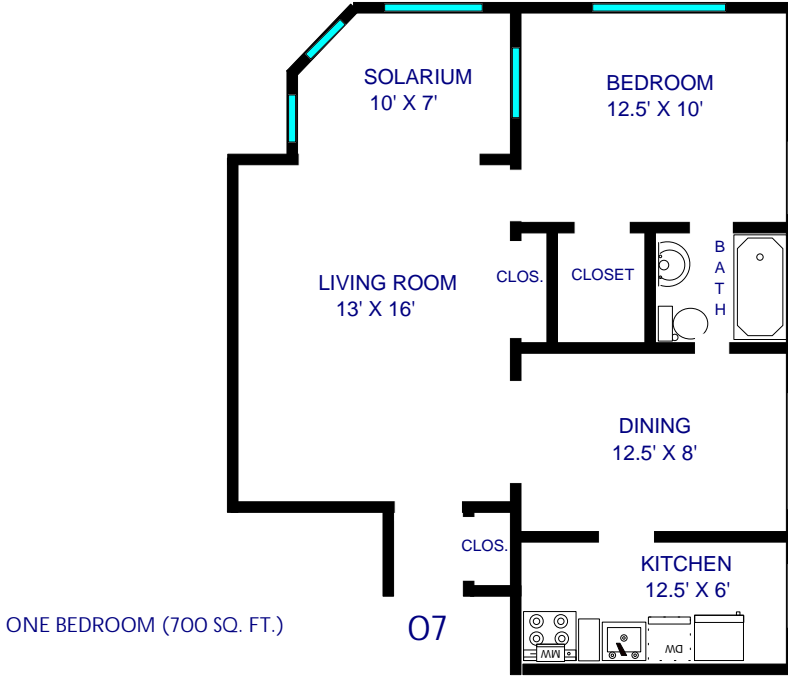

CARLYLE APARTMENTS

700 WARD PARKWAY
KANSAS CITY, MO 64112
(816) 756-0701

NOTE: All dimensions are approximate