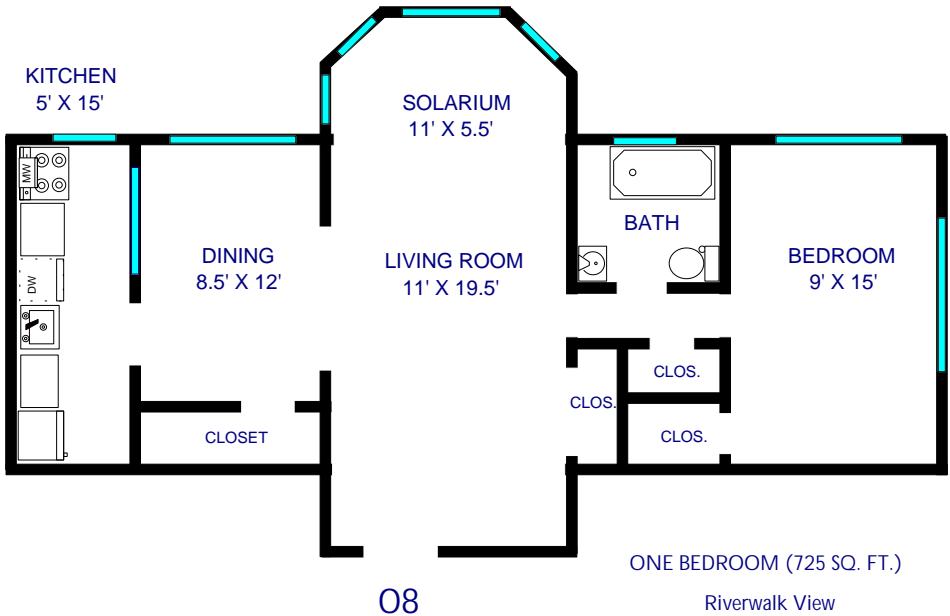

CARLYLE APARTMENTS

700 WARD PARKWAY
KANSAS CITY, MO 64112
(816) 756-0701

NOTE: All dimensions are approximate